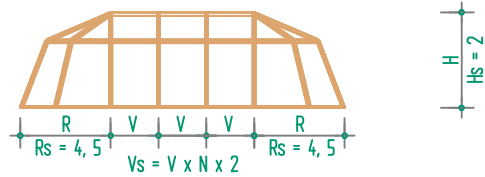

## TECHNICAL DATES

LONGITUDINAL VIEW

V = 100 m (see table below)  
also another length is possible

N = number of horizontal elements  
on one side

LONGITUDINAL VIEW

V = 100 m (see table below)  
also another length is possible

N = number of horizontal elements  
on one side

LONGITUDINAL VIEW

V = 100 m (see table below)  
also another length is possible

N = number of horizontal elements  
on one side

DIAMETER D [CM]	HEIGHT H [CM]	SEGMENTS Vs [PIECES]	SEGMENTS Hs [PIECES]	CIRCUMFERENCE [M1]	GROUND F. AREA [M2]	BRIGHT AREA [M2]	VOLUME [M3]	CONSTR. WEIGHT [KG]
300	200	2	2	8.00	3.00	5.00	4.50	20.35
400	200	2	2	10.00	4.00	5.60	5.60	21.45
500	250	2	3	12.00	5.00	7.20	9.40	26.40
600	300	2	3	14.00	6.00	8.50	13.50	29.70
700	350	2	3	16.00	7.00	9.90	18.40	32.45
800	400	2	3	18.00	8.00	11.35	24.00	35.80
900	450	2	4	20.00	9.00	12.75	31.00	38.50
1000	500	2	4	22.00	10.00	14.25	38.25	55.60