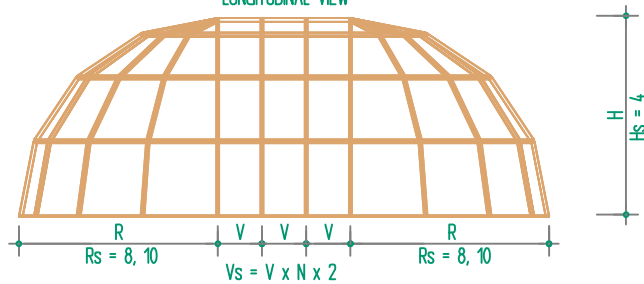

## TECHNICAL DATES

LONGITUDINAL VIEW

V = 100 m (see table below)  
also another length is possible

N = number of horizontal elements  
on one side

LONGITUDINAL VIEW

V = 100 m (see table below)  
also another length is possible

N = number of horizontal elements  
on one side

LONGITUDINAL VIEW

V = 100 m (see table below)  
also another length is possible

N = number of horizontal elements  
on one side

DIAMETER D [CM]	HEIGHT H [CM]	SEGMENTS Vs [PIECES]	SEGMENTS Hs [PIECES]	CIRCUMFERENCE [M1]	GROUND F. AREA [M2]	BRIGHT AREA [M2]	VOLUME [M3]	CONSTR. WEIGHT [KG]
300	200	2	2	8.00	3.00	5.00	4.50	20.35
400	200	2	2	10.00	4.00	5.60	5.60	21.45
500	250	2	3	12.00	5.00	7.20	9.40	26.40
600	300	2	3	14.00	6.00	8.50	13.50	29.70
700	350	2	3	16.00	7.00	9.90	18.40	32.45
800	400	2	3	18.00	8.00	11.35	24.00	35.80
900	450	2	4	20.00	9.00	12.75	31.00	38.50
1000	500	2	4	22.00	10.00	14.25	38.25	55.60