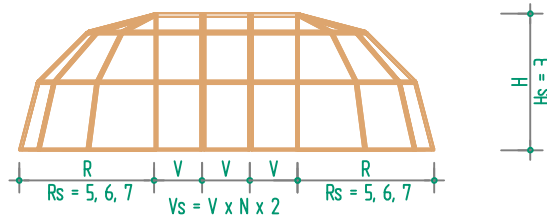

## TECHNICAL DATES

LONGITUDINAL VIEW

V = 100 m (see table below)  
also another length is possible

N = number of horizontal elements  
on one side

LONGITUDINAL VIEW

V = 100 m (see table below)  
also another length is possible

N = number of horizontal elements  
on one side

LONGITUDINAL VIEW

V = 100 m (see table below)  
also another length is possible

N = number of horizontal elements  
on one side

DIAMETER D [CM]	HEIGHT H [CM]	SEGMENTS Vs [PIECES]	SEGMENTS Hs [PIECES]	CIRCUMFERENCE [M1]	GROUND F. AREA [M2]	BRIGHT AREA [M2]	VOLUME [M3]	CONSTR. WEIGHT [KG]
300	200	2	2	8.00	3.00	5.00	4.50	20.35
400	200	2	2	10.00	4.00	5.60	5.60	21.45
500	250	2	3	12.00	5.00	7.20	9.40	26.40
600	300	2	3	14.00	6.00	8.50	13.50	29.70
700	350	2	3	16.00	7.00	9.90	18.40	32.45
800	400	2	3	18.00	8.00	11.35	24.00	35.80
900	450	2	4	20.00	9.00	12.75	31.00	38.50
1000	500	2	4	22.00	10.00	14.25	38.25	55.60