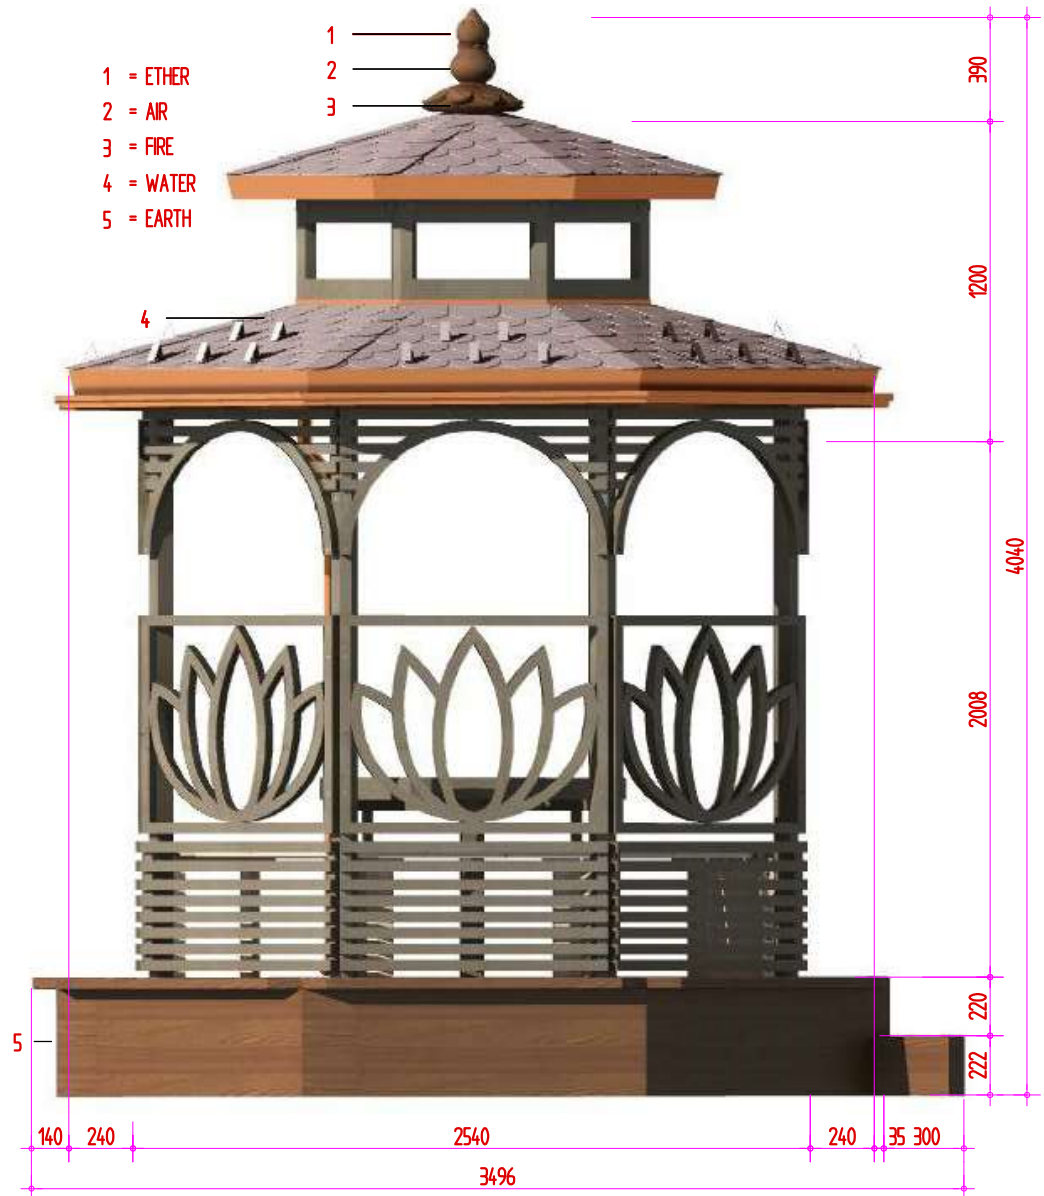

TECHNICAL DATES

CONSTRUCTOR

RIHARD KOVAČIČ POPOVIČEVA ULICA 3 2000 MARIBOR SLOVENIJA
 MOBILE: +386 40 451 416 EMAIL: info.rihard.kovacic@gmail.com

VASTU PAVILION WITH LANDING, STEP AND EXTERNAL BENCHES

TECHNICAL DATES