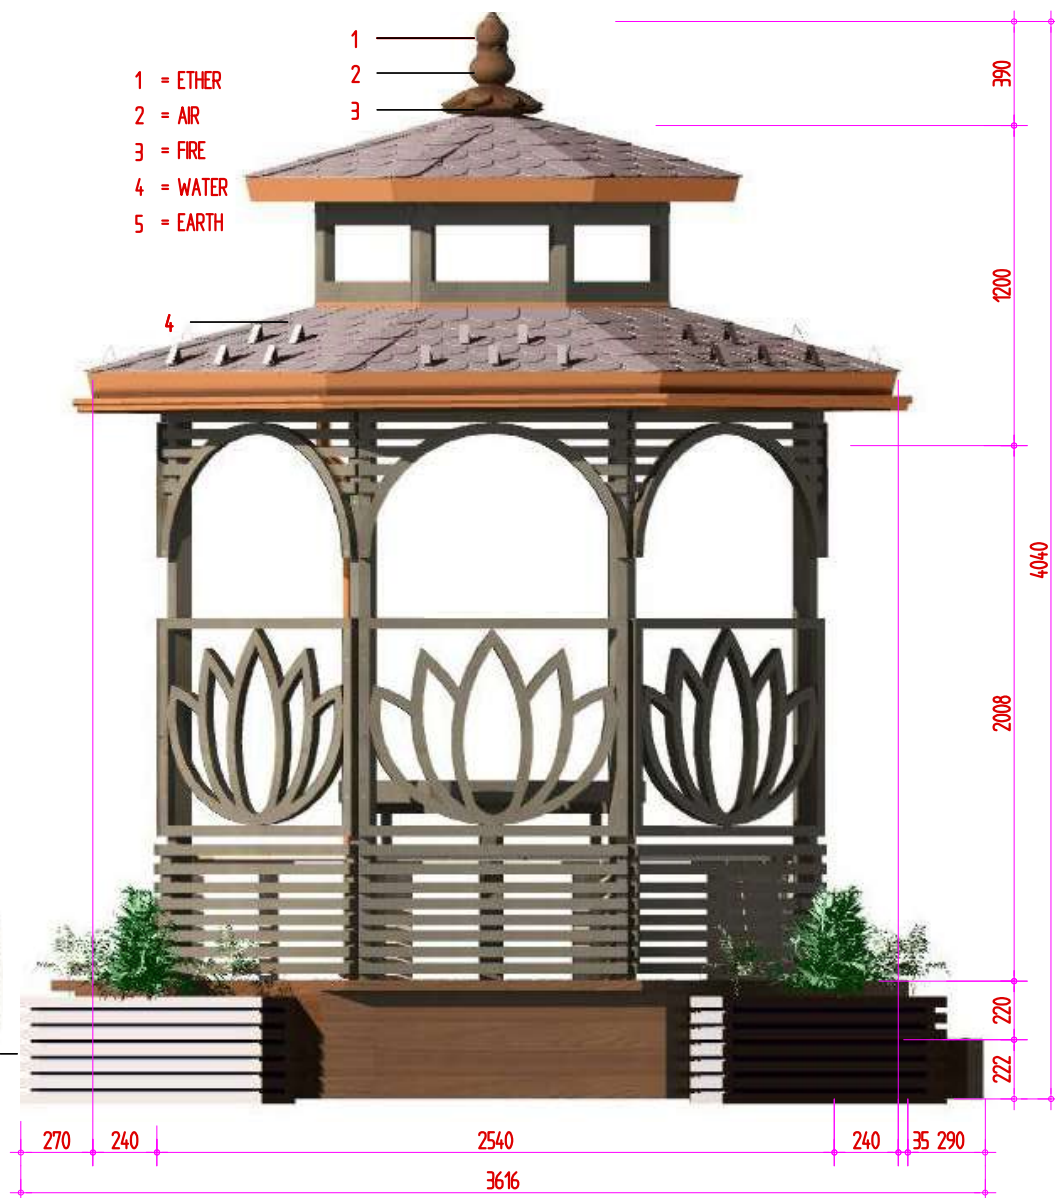

VASTU PAVILION WITH LANDING, STAIRCASE, OUTDOOR BENCHES AND FLOWER TROUGHS

TECHNICAL DATES

CONSTRUCTOR

RIHARD KOVAČIČ POPOVIČEVA ULICA 3 2000 MARIBOR SLOVENIJA
 MOBILE: +386 40 451 416 EMAIL: info.rihard.kovacic@gmail.com