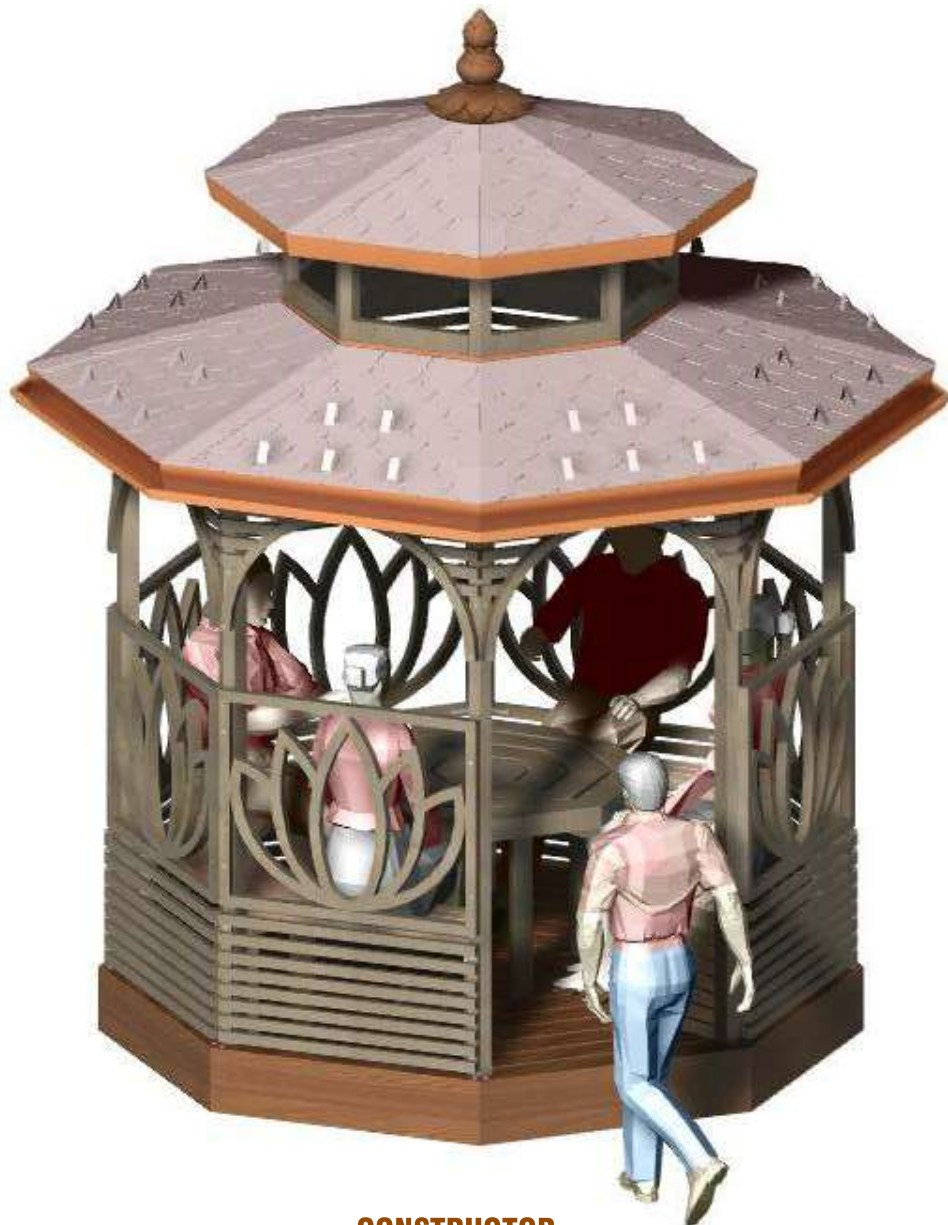

VASTU PAVILION WITH LANDING

CONSTRUCTOR

RIHARD KOVAČIČ POPOVIČEVA ULICA 3 2000 MARIBOR SLOVENIJA
MOBILE: +386 40 451 416 EMAIL: info.rihard.kovacic@gmail.com