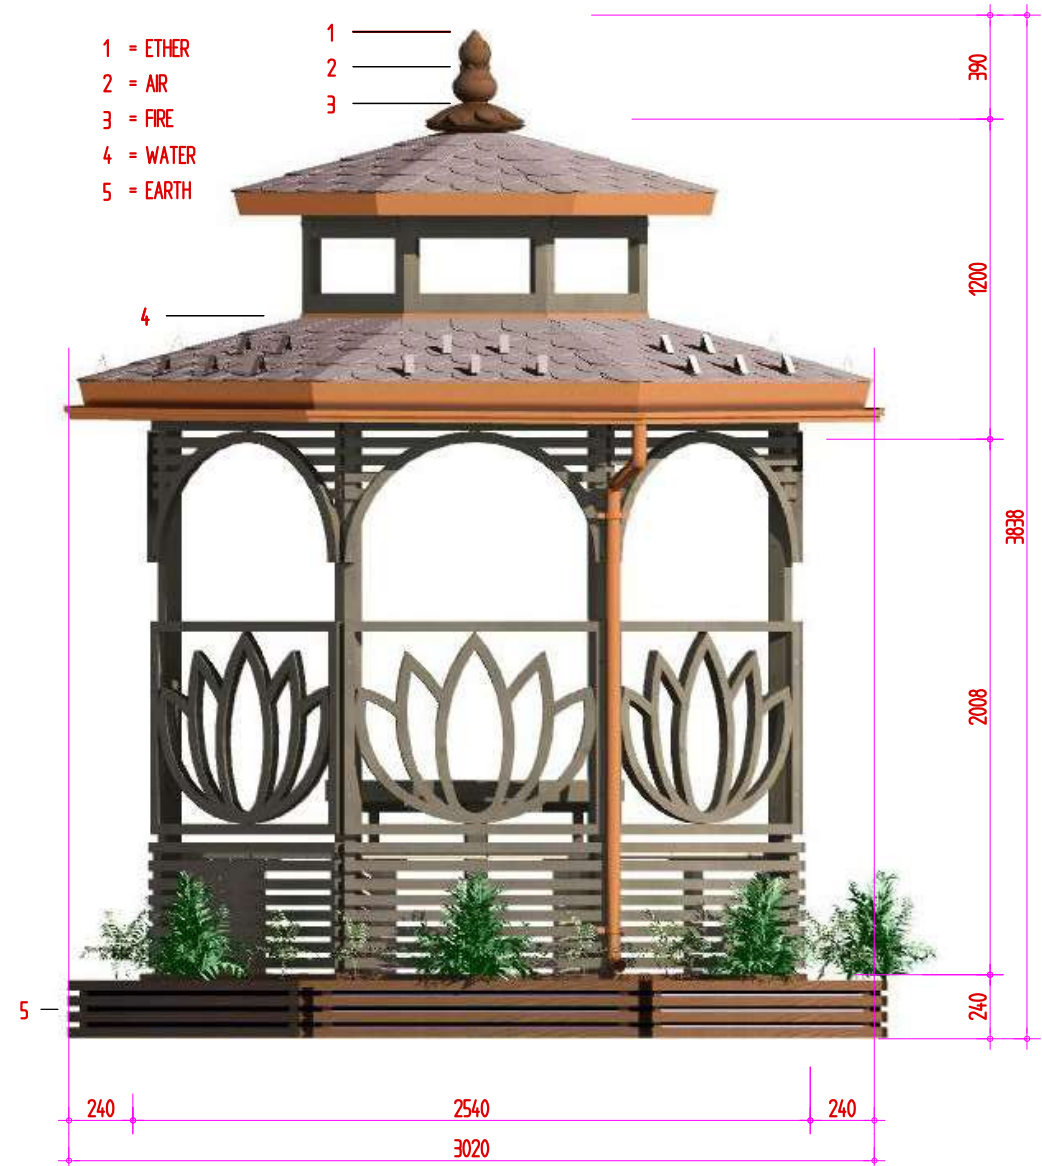

VASTU PAVILION WITH LANDING AND FLOWER TROUGHS

CONSTRUCTOR

RIHARD KOVAČIČ POPOVIČEVA ULICA 3 2000 MARIBOR SLOVENIJA
MOBILE: +386 40 451 416 EMAIL: info.rihard.kovacic@gmail.com

TECHNICAL DATES

CONSTRUCTOR